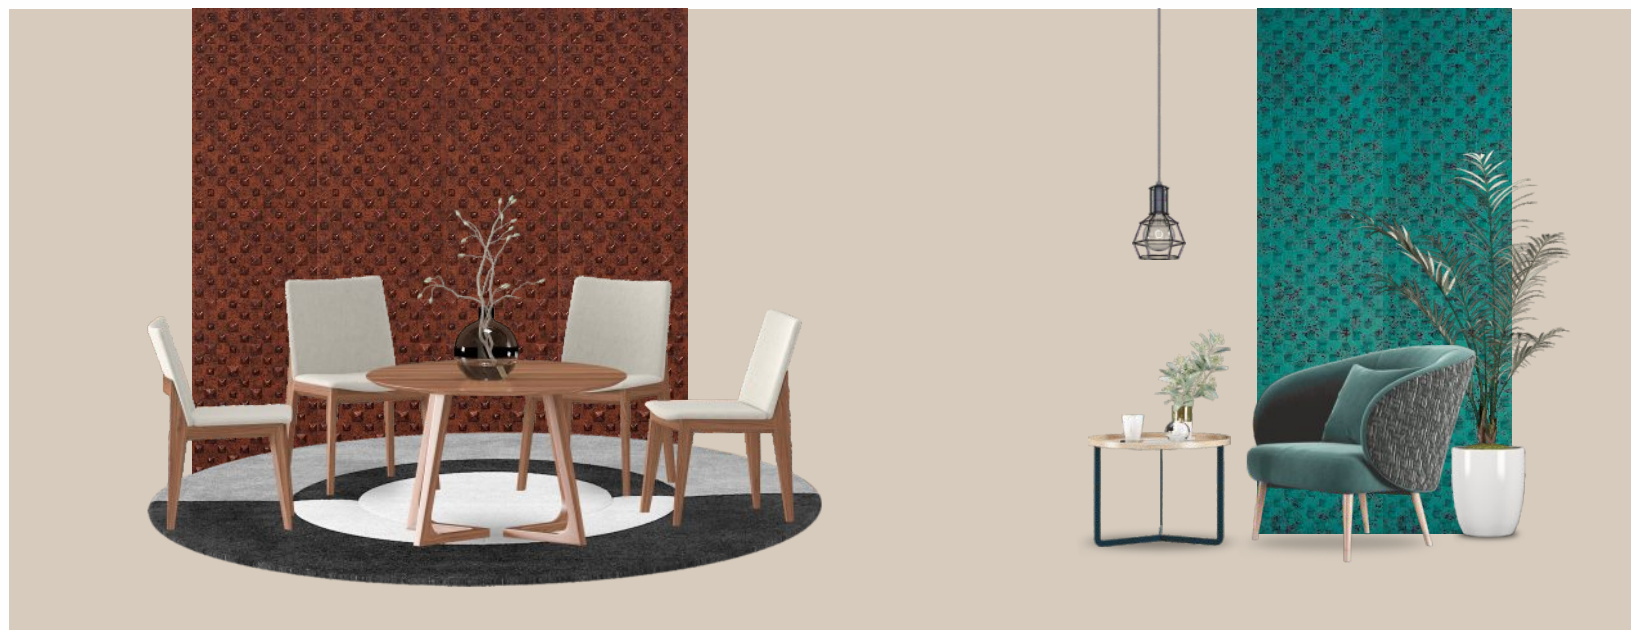

Metal Finish

SIZE - 2400MM X 600MM

65014

Metal Finish

65015

Metal Finish

65016

Fabric Finish

65204