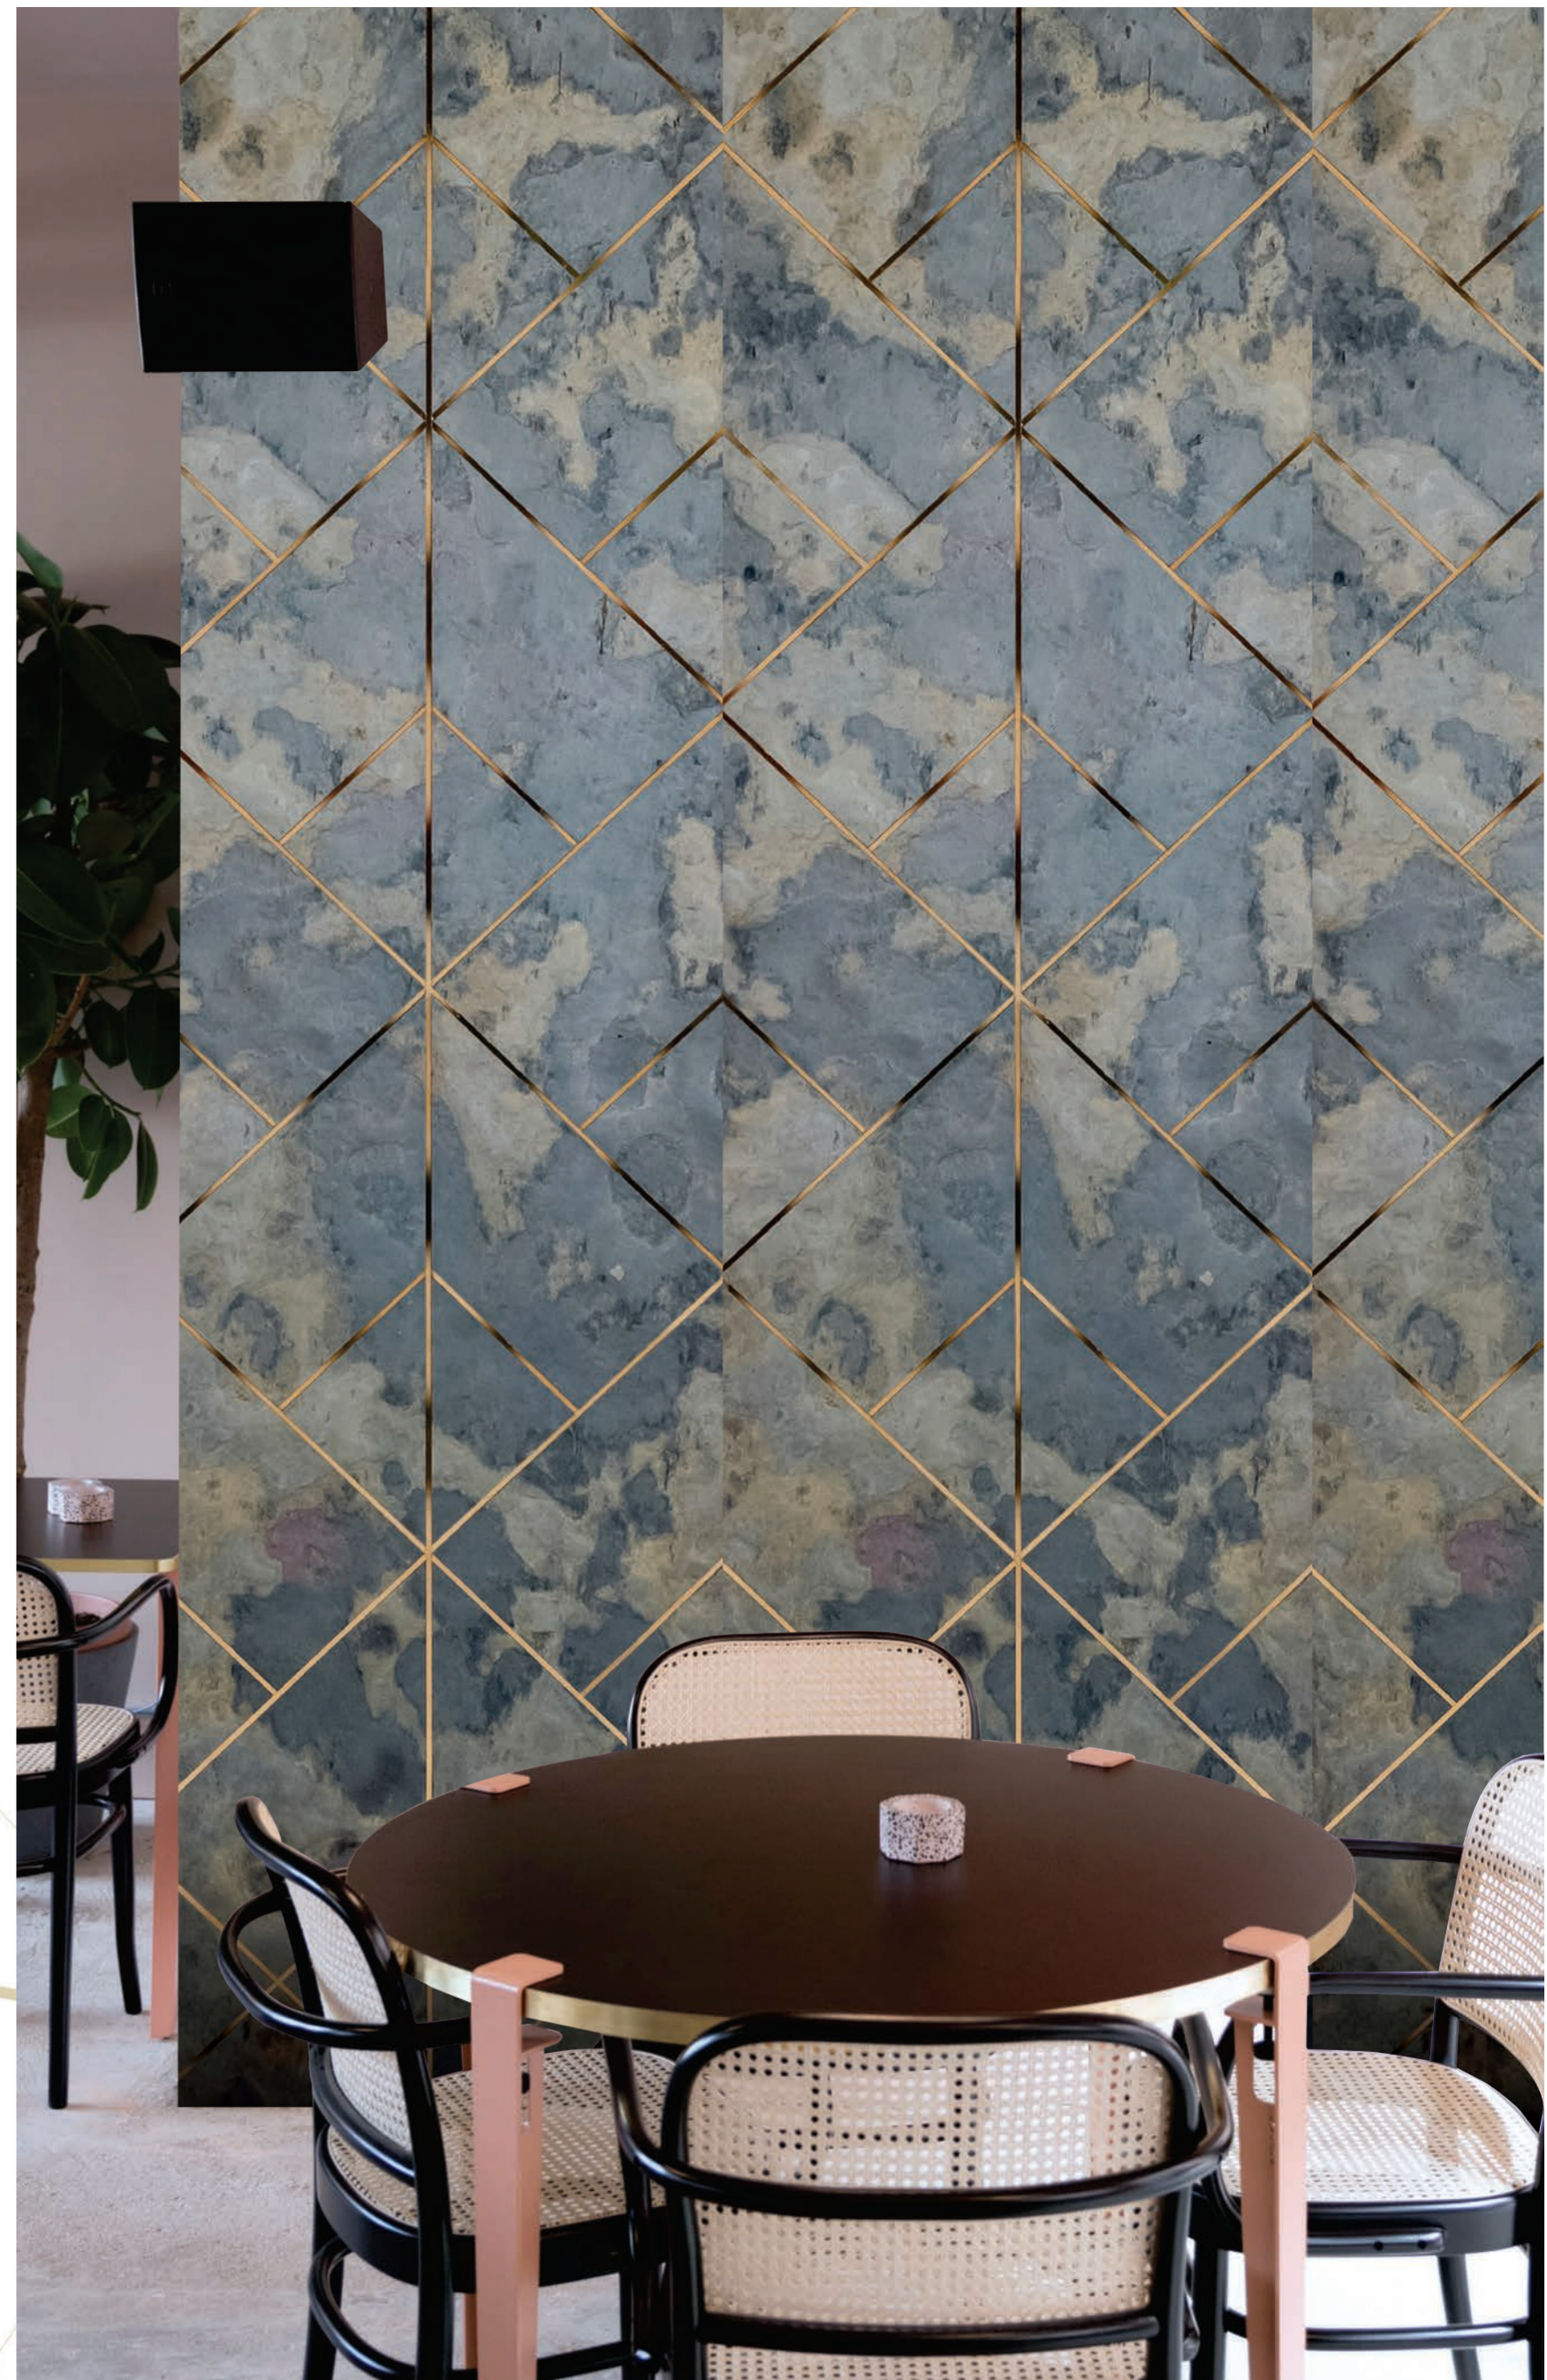

PRODUCT CODE

S20514

GOLD

S: 600 MM X 2400 MM
T: 8 MM

ST NEDGE
Metal Inlayed Panel