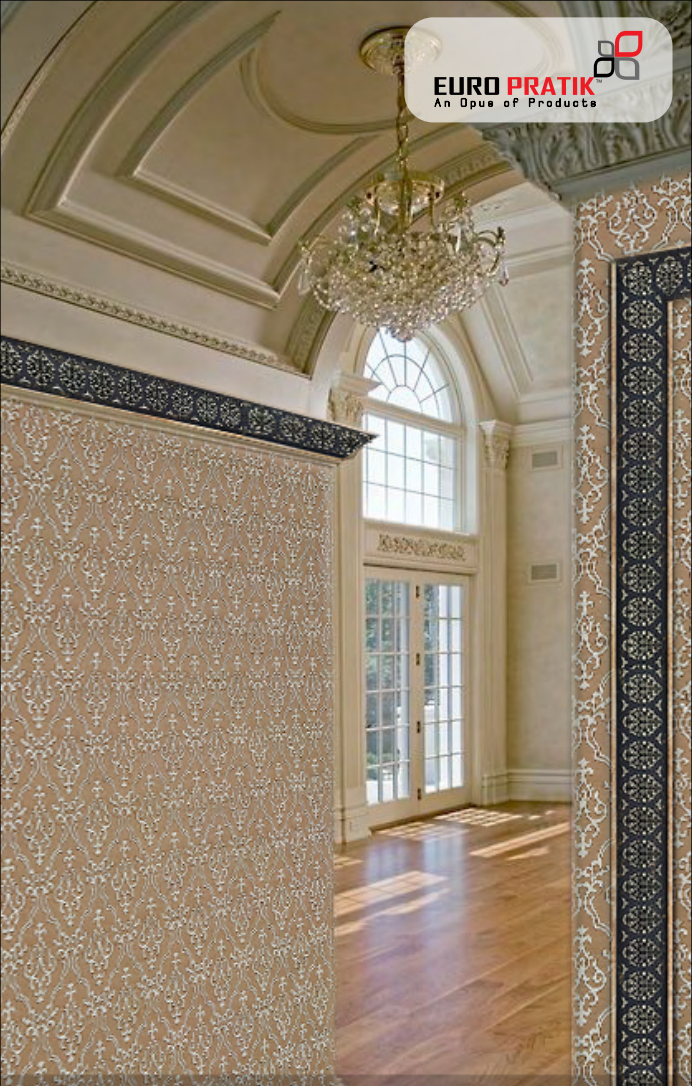

50mm

EF14-QS

50mm

EF14-9239

Lenth : 2400mm

EURO PRATIK
An Opus of Products

**MADE IN
KOREA**

DECOLITE
eco smart panels & mouldings