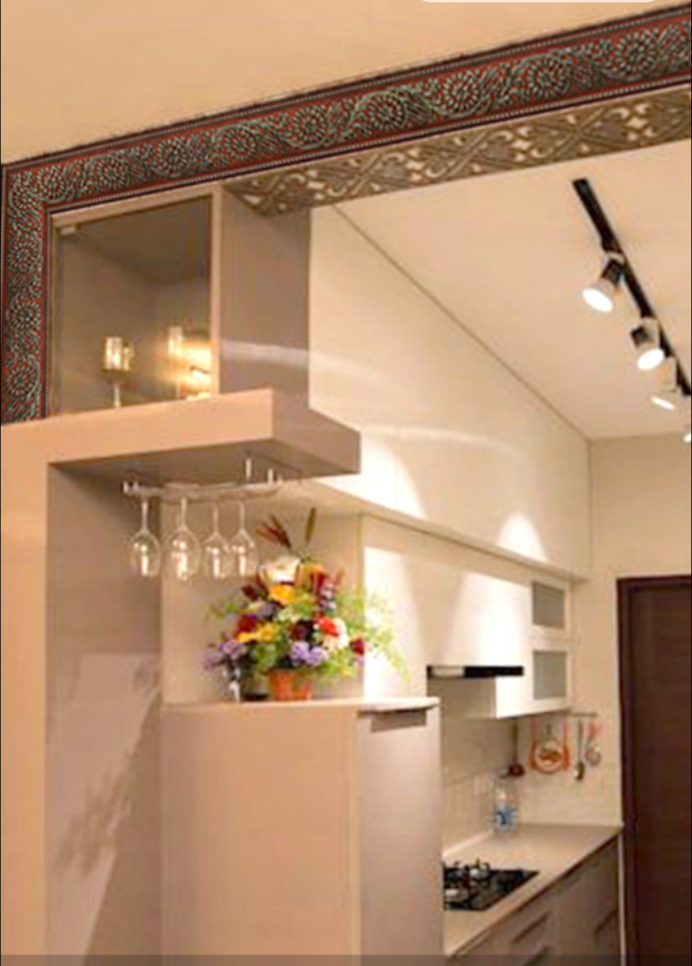

**MADE IN
KOREA**

DECOLITE
eco smart panels & mouldings