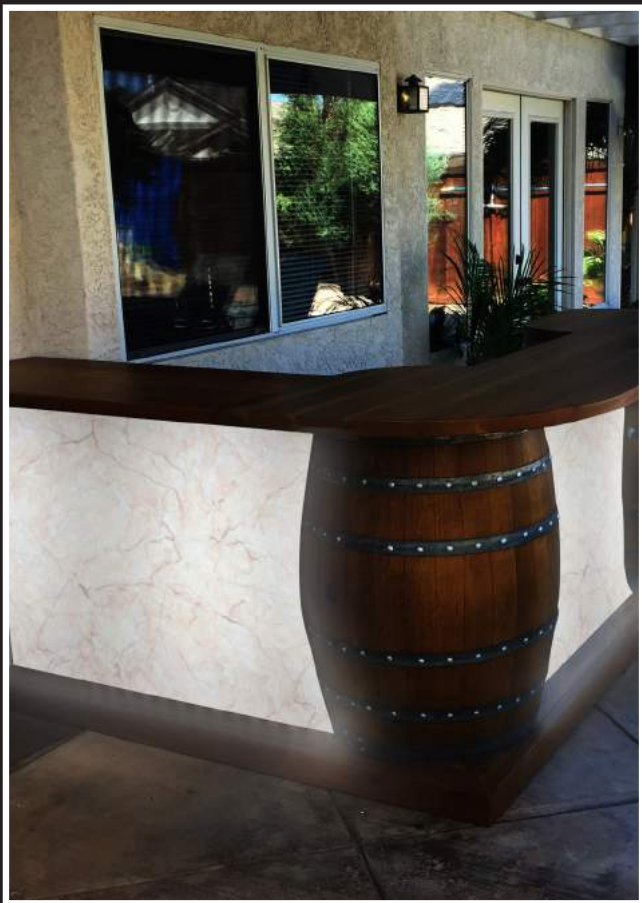

Thickness: 3 mm

30020-30120

Thickness: 1.5 mm

Thickness: 3 mm

Frontlit

30021-30121

Backlit

Thickness: 1.5 mm