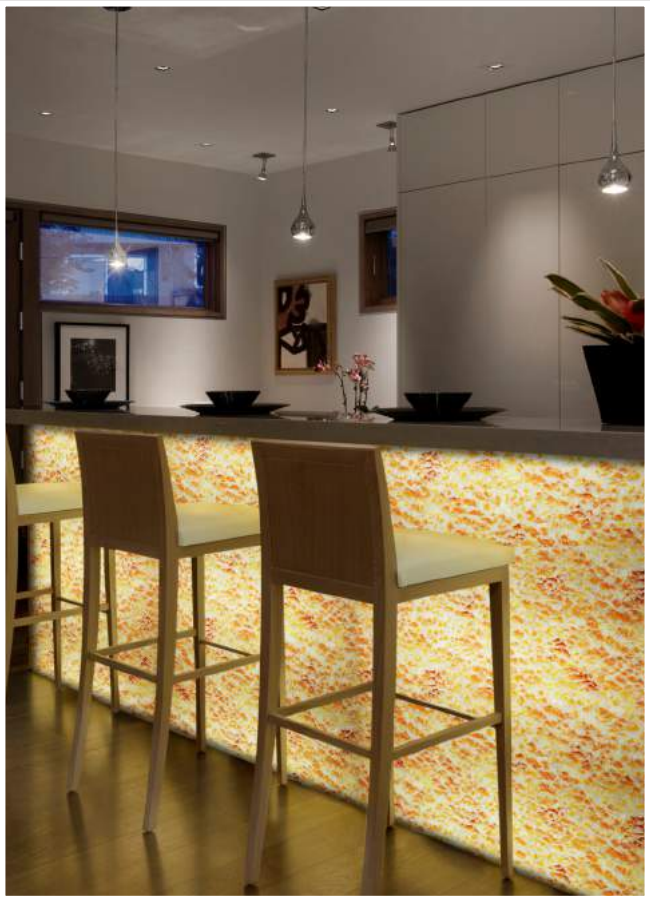

30011-30111

Thickness: 1.5 mm

Thickness: 3 mm