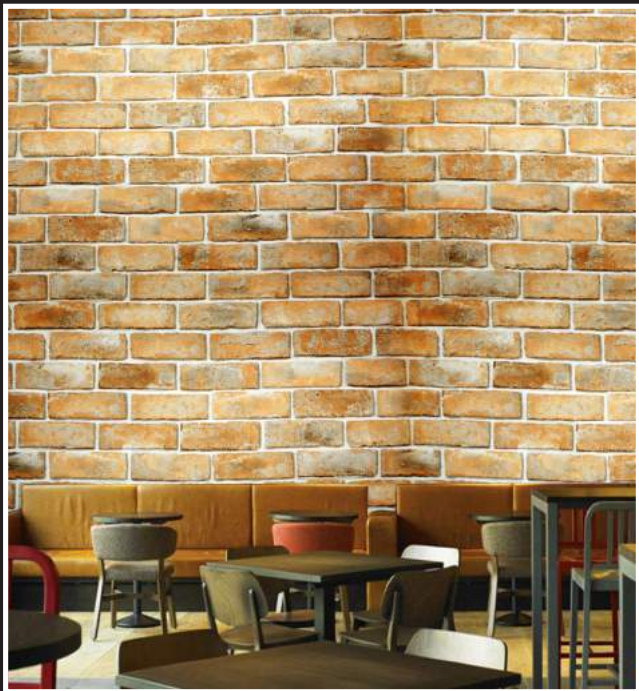

Element Decor
Innovations Essentials

EURO PRATIK
An Opus of Products

MILLENNIUM
DECOR

web: www.europratik.com **E-mail:** info@europratik.com

Mobile App Search : europratik

**Recommended
Cutter**

Recommended Glue For Pasting:

Resibond, Araldite, Bondtite

Recommended Glue For Joints:

Resibond, Araldite Klear, Silicone Clear

Euro Pratik products adds natural beauty to your interiors. Color Variance, Slubs, Weave irregularities and Shading that appears in these panels are to enhance natural beauty and are not imperfections. Utmost care has been taken to give accurate description & technical specification. Errors and omissions, if any please excuse. Technical specifications and product are subject to change without prior intimation. Use same batch material to avoid colour variation.

Note :EURO PRATIK warrants that all products are free from manufacturing defects and perfectly fit for use in normal conditions. In case of any claim, the liability of the company is however limited to the cost of the product only.