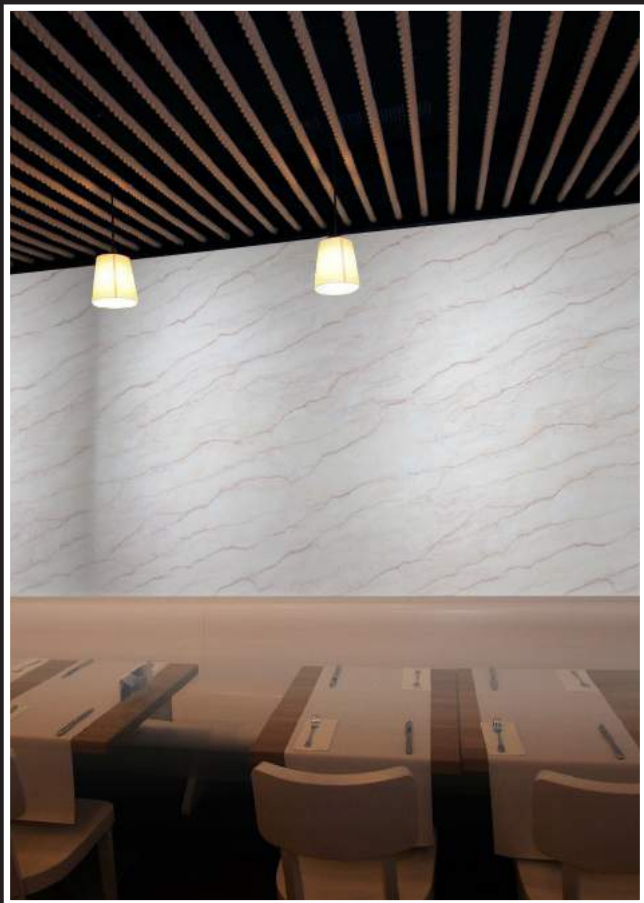

Frontlit

30023-30123

Backlit

Thickness: 1.5 mm

Thickness: 3 mm