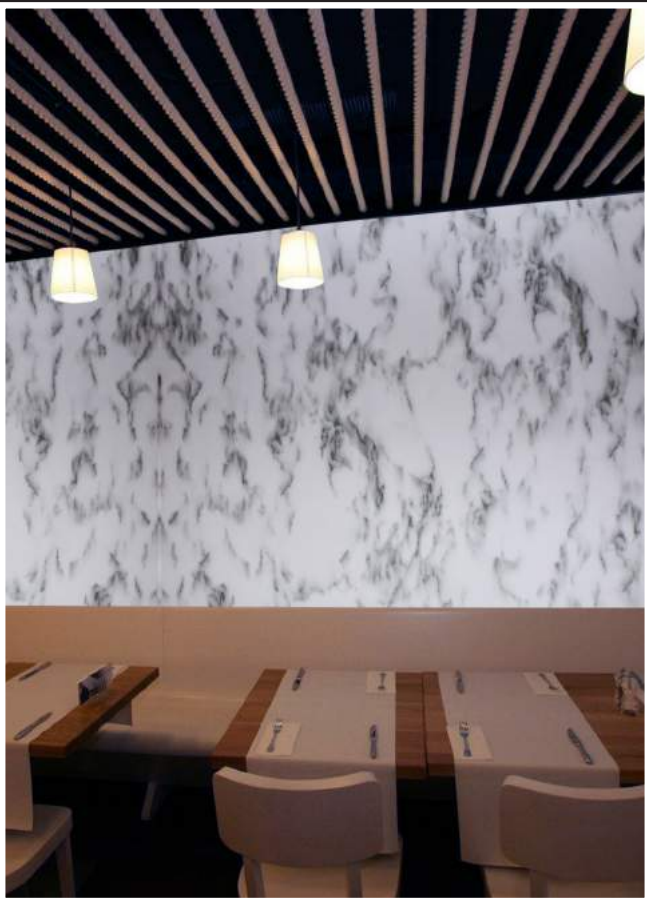

30007

Thickness: 1.5 mm