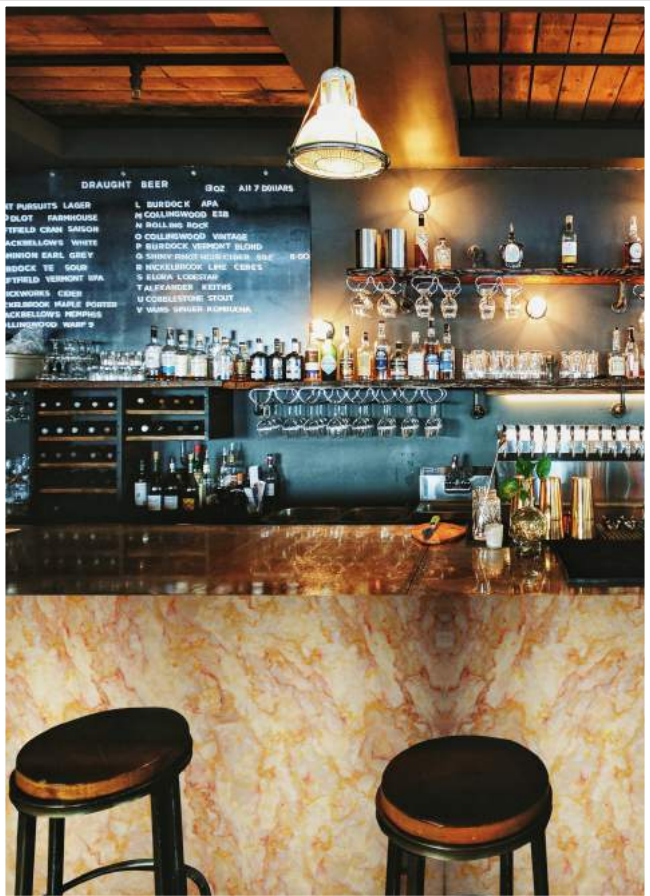

30010-30105

Thickness: 1.5 mm

Thickness: 3 mm