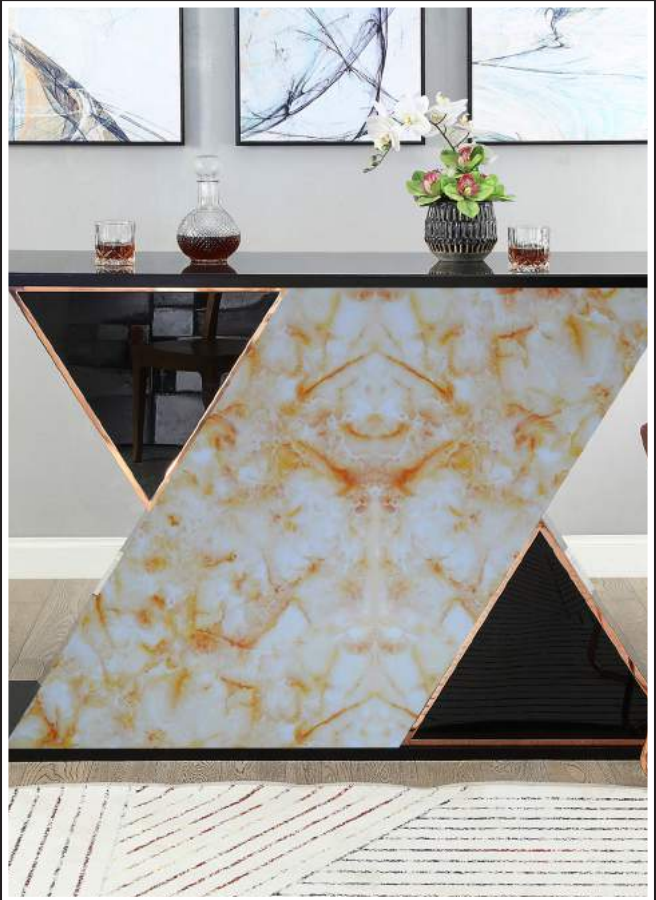

Backlit

Thickness: 1.5 mm

Frontlit

30009

Backlit

Thickness: 1.5 mm

30009

Thickness: 1.5 mm