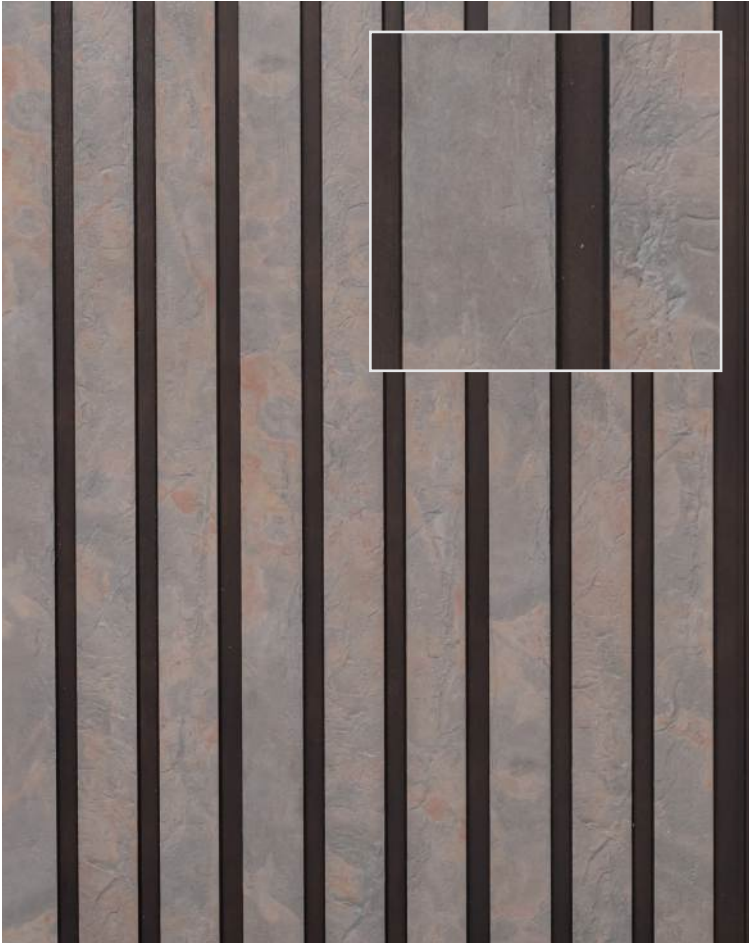

Light
Weight

Water
Resistant

Termite & Borer
Resistant

5725

5726

5863

7 inch (w)

5864