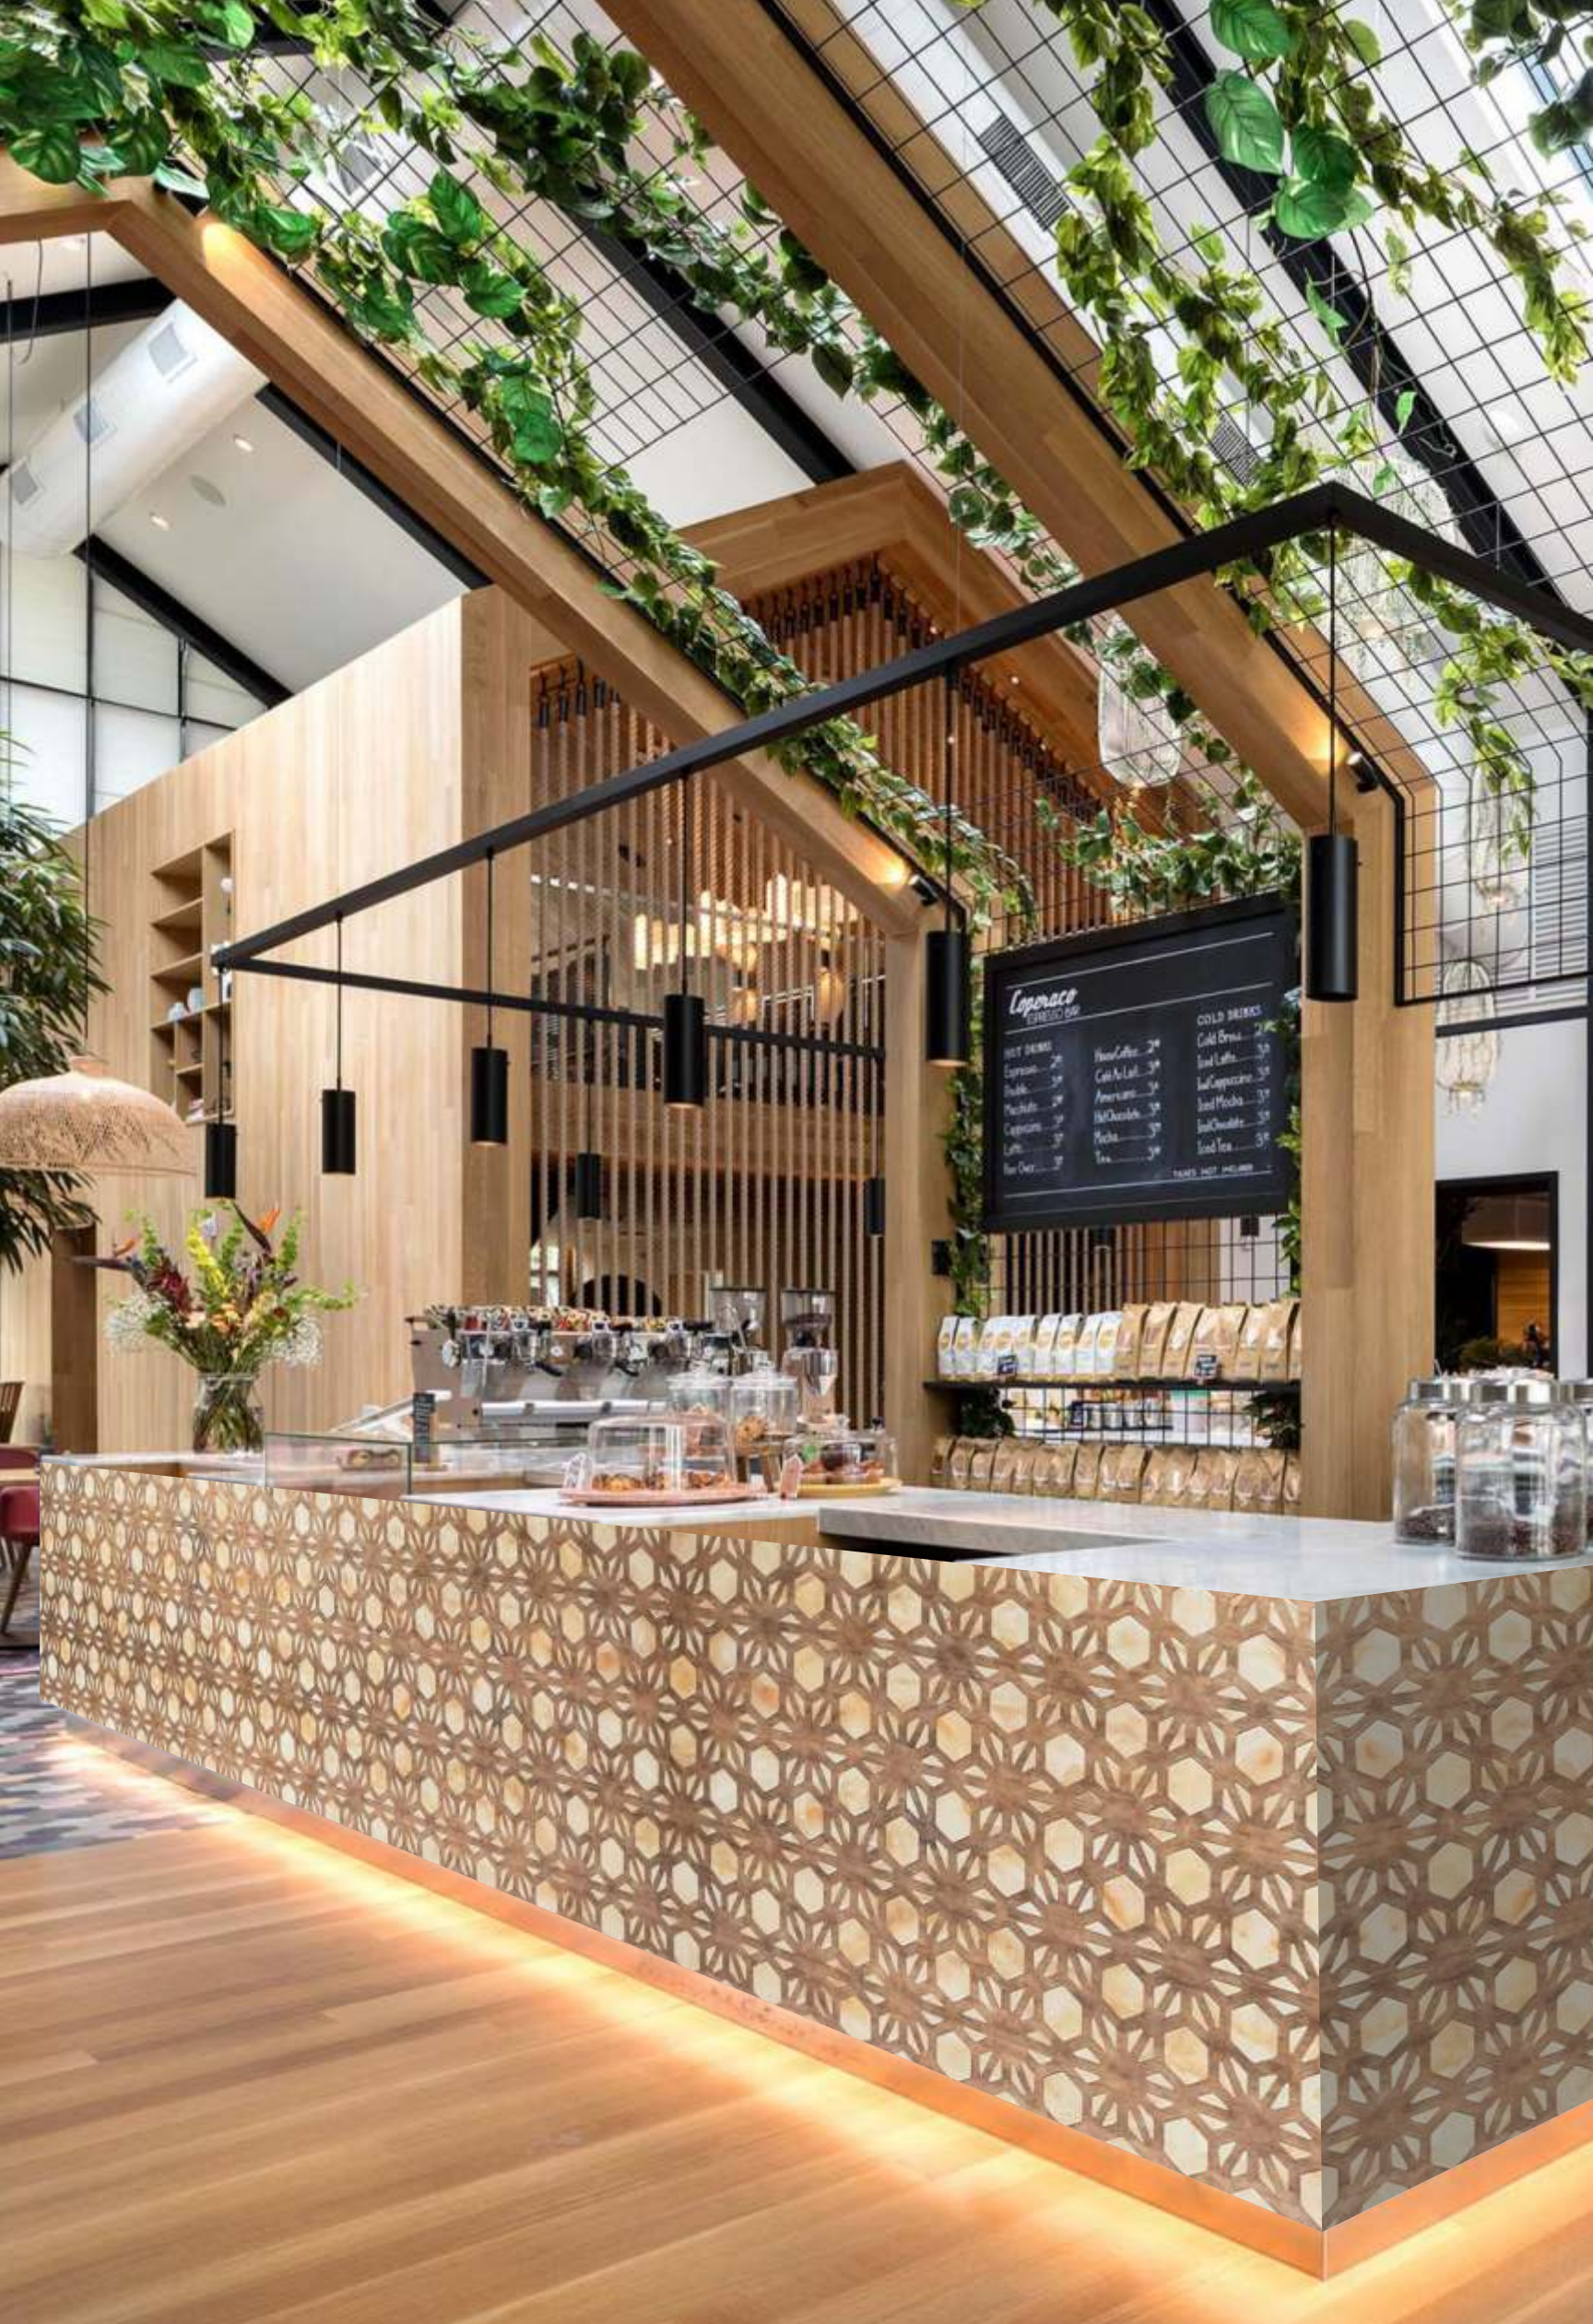

It is used in Reception Tables, Hotel Lobby, Living Room, Room Ceiling, Banquet Halls & many more.

SIZE: 2440MM X 610MM | THICKNESS: 3MM

#40035 **NEW**

#40036 **NEW**

Aspire
Backlit Panels

EURO PRATIK™
An Opus of Products

SIZE: 2440MM X 610MM | THICKNESS: 3MM

#40038 **NEW**

#40039 **NEW**

LoSpace
ESPRESSO BAR

HOT DRINKS		COLD DRINKS	
Espresso	2.99	Cold Brew	2.99
Flat White	3.99	Iced Latte	3.99
Macchiato	3.99	Iced Cappuccino	3.99
Cappuccino	3.99	Iced Mocha	3.99
Latte	3.99	Iced Chocolate	3.99
Hot Oat	3.99	Iced Tea	3.99