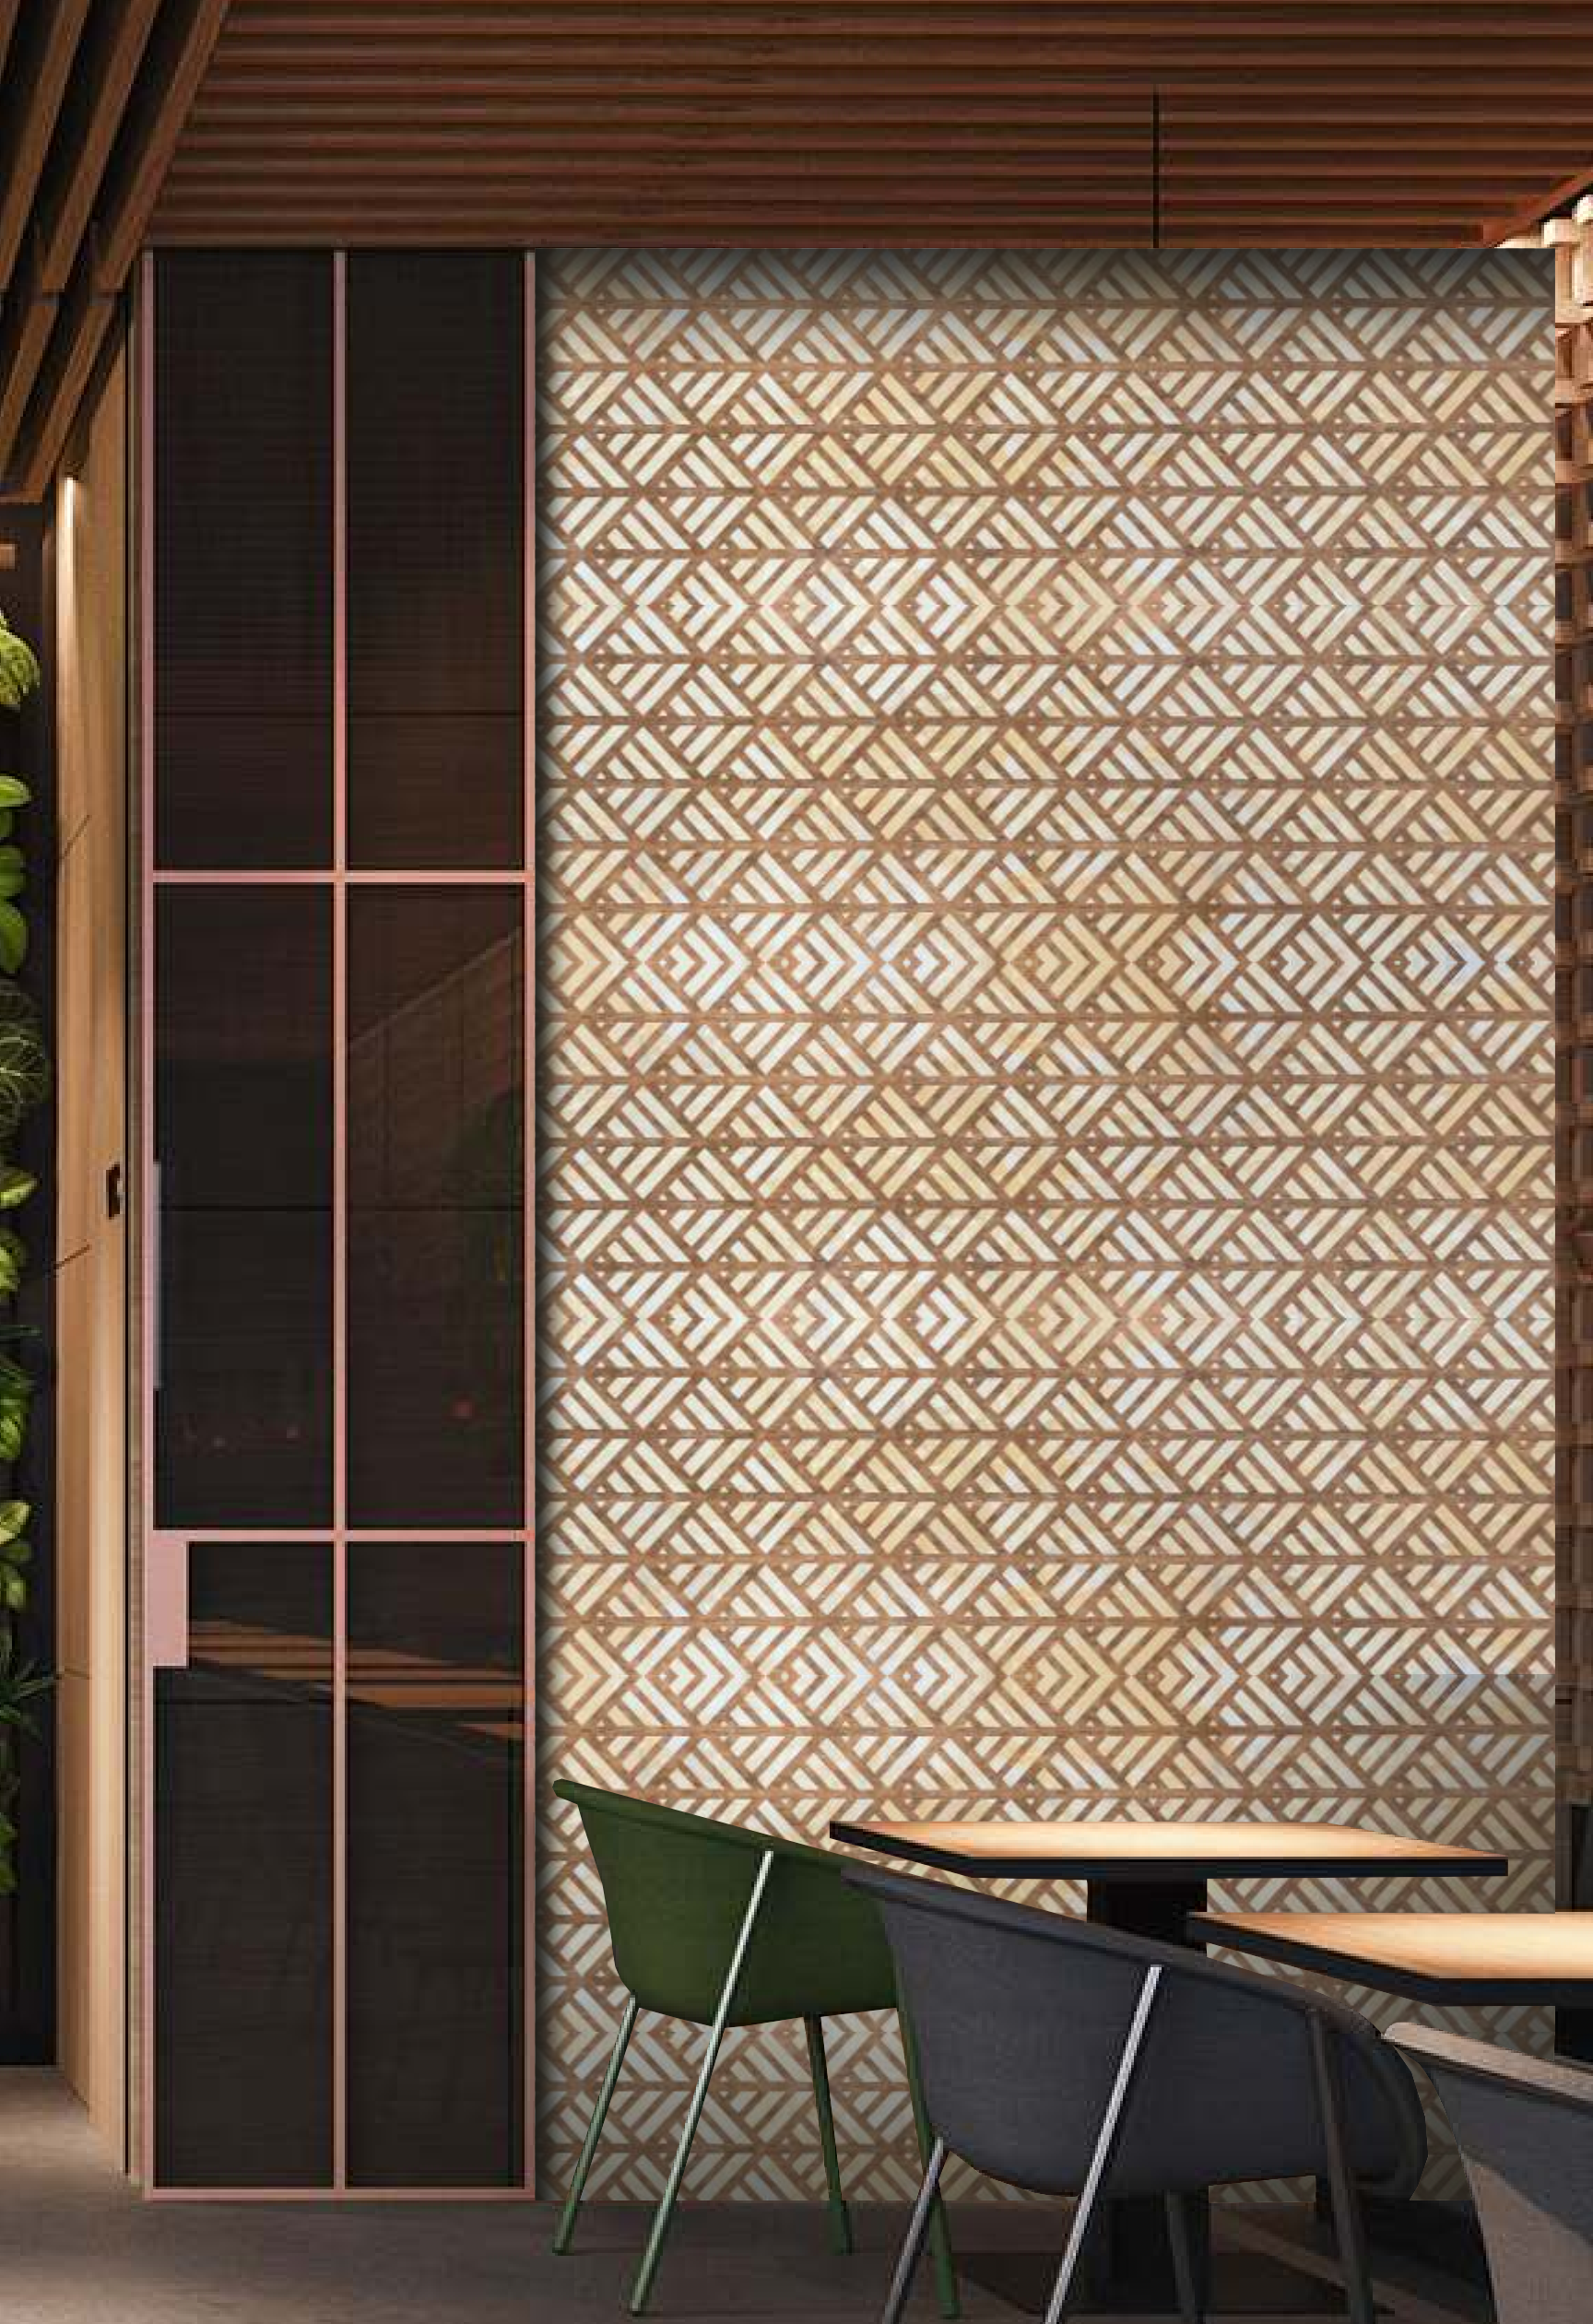

SIZE: 2440MM X 610MM | THICKNESS: 3MM

#40016

#40017

Aspire
Backlit Panels

EURO PRATIK™
An Opus of Products

#40021

#40022

SIZE: 2440MM X 610MM | THICKNESS: 3MM